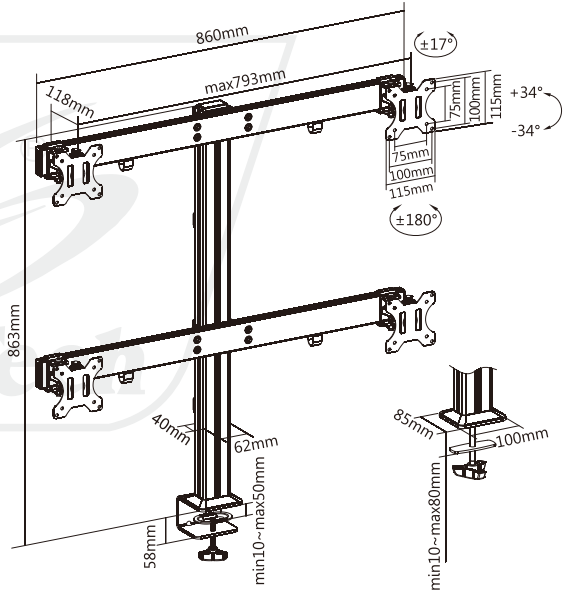

SH38-C04

Quad-Display Crossbar Monitor Arm

For Most 17"-32" Monitors

Elegant Aluminum Construction with a Clean Aesthetic Design

- 
Screen Size
 17"-32"
- 
VESA Compatible
 75x75 100x100
- 
Weight Capacity
 8kg/17.6lbs (x4)
- 
Tilt Range
 +34° - -34°
- 
Swivel Range
 +17° - -17°
- 
Screen Rotation
 +180° - -180°
- 
Detachable VESA Plate
- 
Height Adjustment
- 
Lateral Movement
- 
Cable Management

Cable Management
keeps everything organized.

Independent Movement
for easy, seamless alignment of displays.